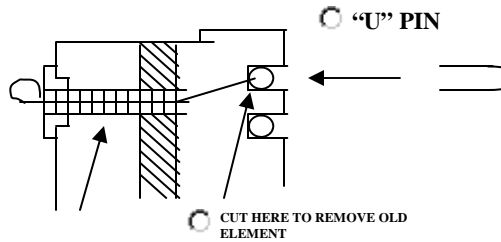

NUMBER OF PORCELAIN RODS PER ELEMENT

4736 CONVAIR DR.
 CARSON CITY, NV 89706
 775-884-2777, FAX 775-884-2991

MODEL NUMBER	NO. OF ELEMENTS	RODS PER ELEMENT
A15H	3	31
*A22H	4	31
*C8H, FXC8H, FEC8H	5	49
C11H	2	23-1/4
C14, FXC14, FEC14	3	23-2/3
C15, C17, C12	3	36
*C20H, FXC20H, FEC20H	4	36
*C20L	4	36
*C26H, FXC26H, FEC26H	5	41
C1006	1	15-1/4
C104H	1	14
C100E	1	12
*C200E	2	NONE
*C30FH, FXC30FH, FEC30FH	7	
5 wall elements		
1, 4, and 5		45
2 and 3		68
2 door elements		34

* Specify location of element when ordering individual elements for these models.

OLD STYLE

INSULATORS

FISHBACK

NEW STYLE

EAGLE BUSHING WITH NUT

STAR INSULATOR