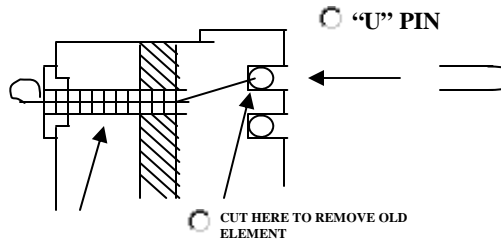

NUMBER OF PORCELAIN RODS PER ELEMENT

4736 CONVAIR DR.
CARSON CITY, NV 89706
775-884-2777, FAX 775-884-2991

MODEL NUMBER	NO. OF ELEMENTS	RODS PER ELEMENT
A15H	3	31
*A22H	4	31
*C8H, FXC8H, FEC8H	5	49
C11H	2	23-1/4
C14, FXC14, FEC14	3	23-2/3
C15, C17, C12	3	36
*C20H, FXC20H, FEC20H	4	36
*C20L	4	36
*C26H, FXC26H, FEC26H	5	41
C1006	1	15-1/4
C104H	1	14
C100E	1	12
*C200E	2	NONE
*C30FH, FXC30FH, FEC30FH	7	
5 wall elements		
1, 4, and 5		45
2 and 3		68
2 door elements		34

* Specify location of element when ordering individual elements for these models.

OLD STYLE

INSULATORS

FISHBACK

NEW STYLE

EAGLE BUSHING WITH NUT

STAR INSULATOR