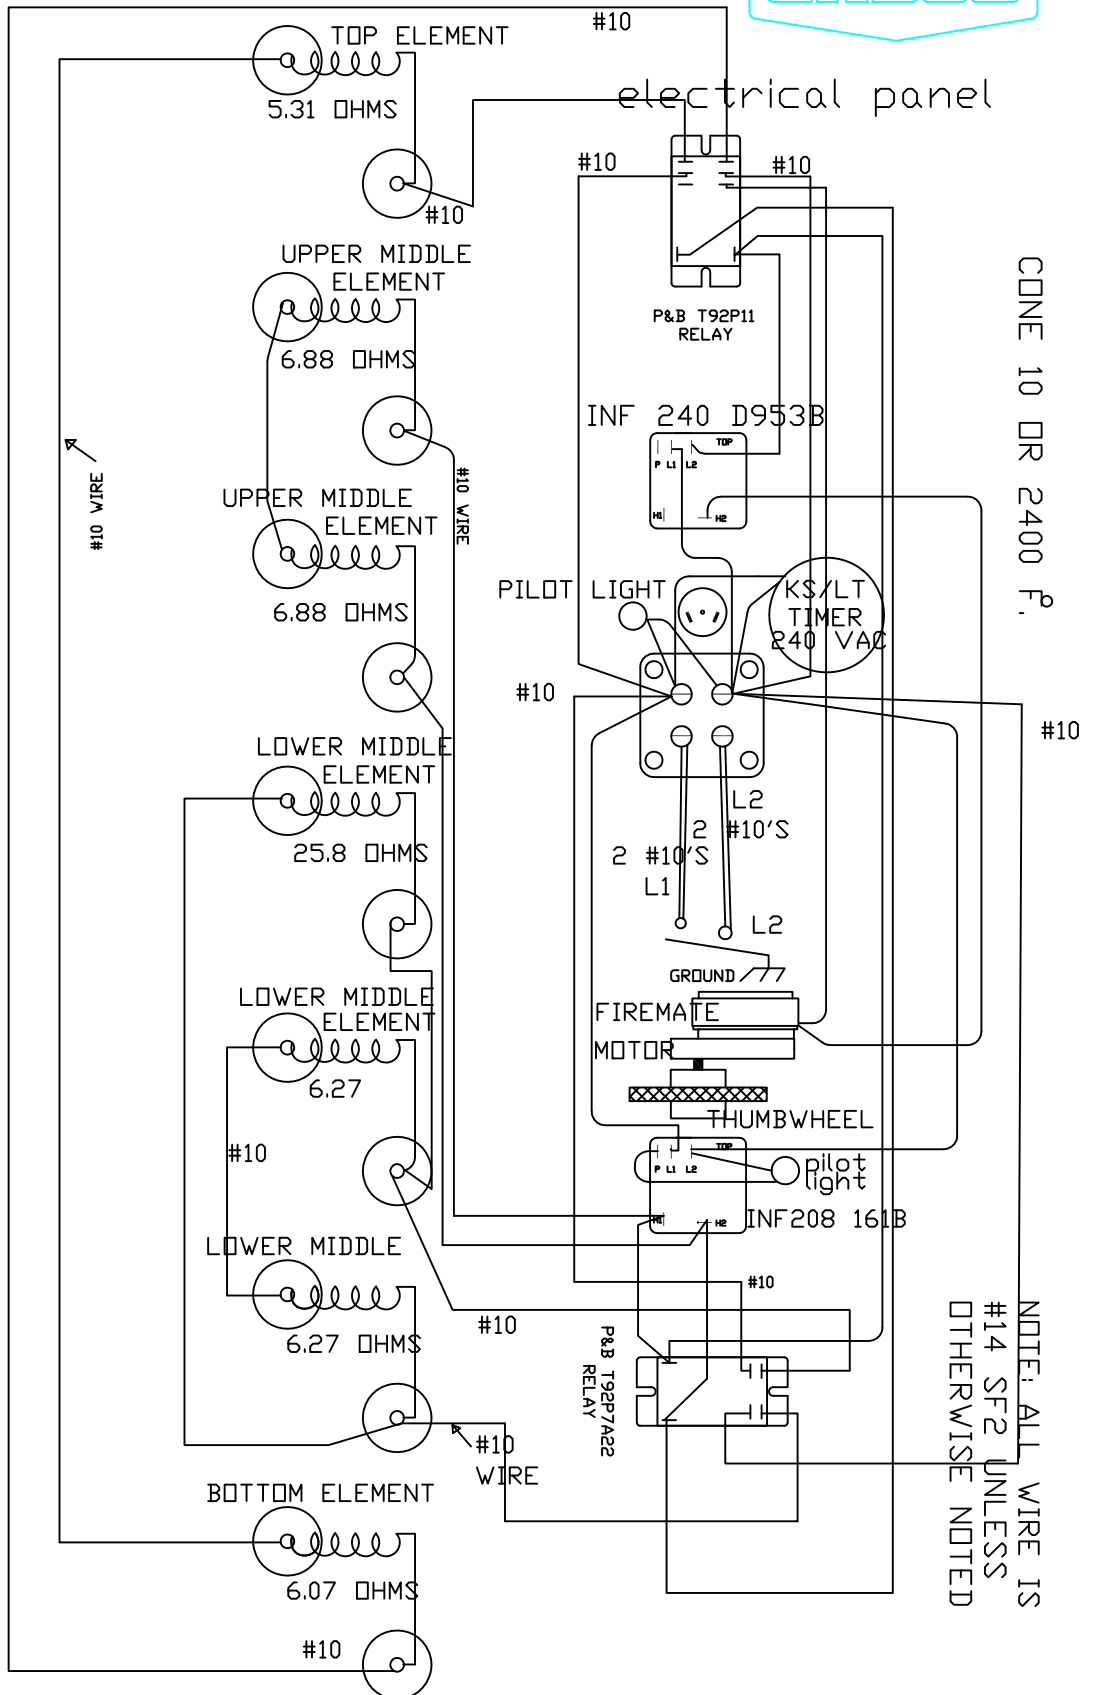

FX312P 208 VOLTS

FRONT OF KILN

CONE 10 DR 2400 P.

NOTE: ALL WIRE IS #14 SF2 UNLESS OTHERWISE NOTED