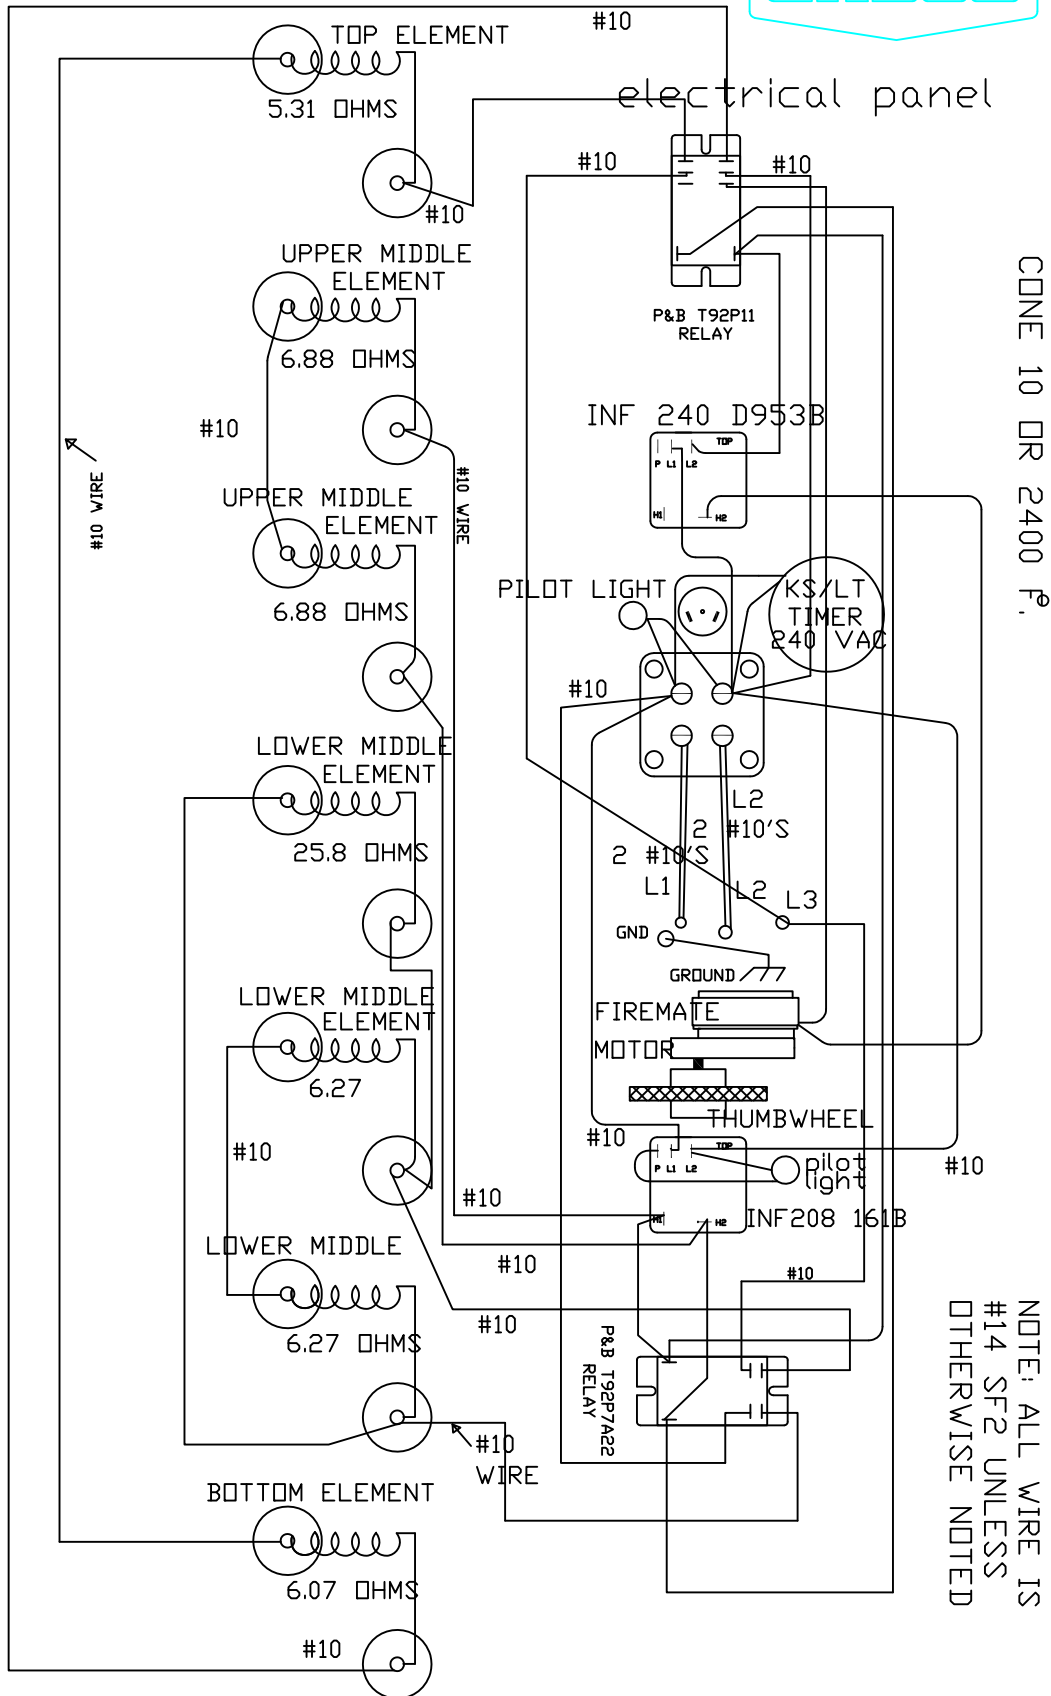

FX312P3 208 VOLTS 3 PHASE

FRONT OF KILN

NOTE: ALL WIRE IS #14 SF2 UNLESS OTHERWISE NOTED