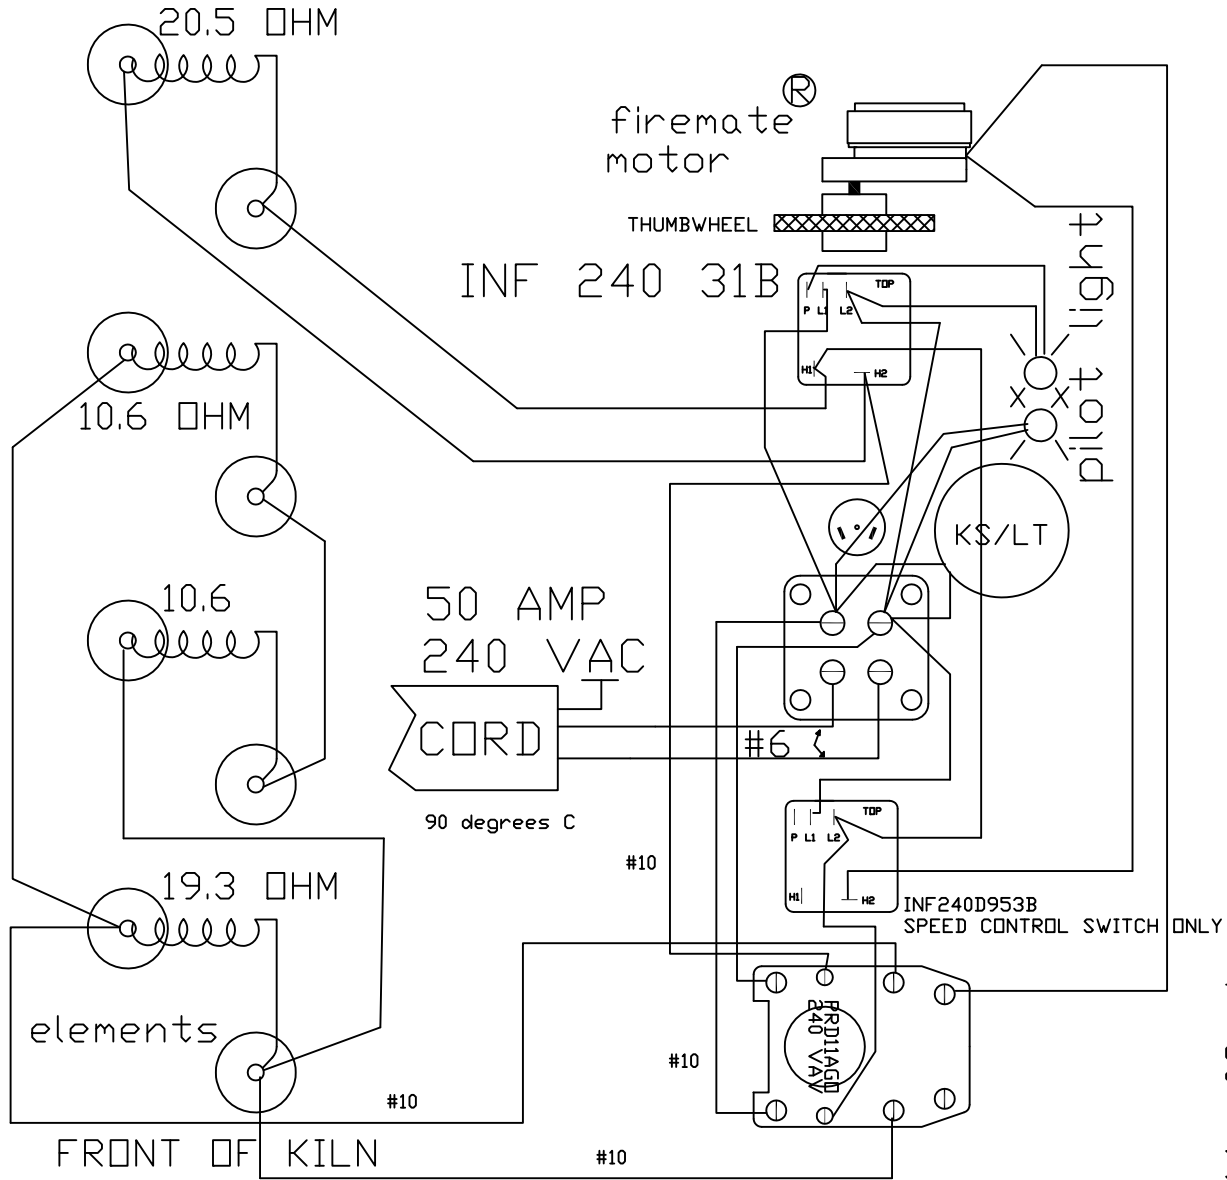

INF 240 D 953B  
 PALLADIUM SPEED CONTROL SWITCH

use #14 sf2 wire EXCEPT AS OTHERWISE NOTED.

REV. 4-87

FX2418 240VAC 36 AMPS

FX2418.DWG