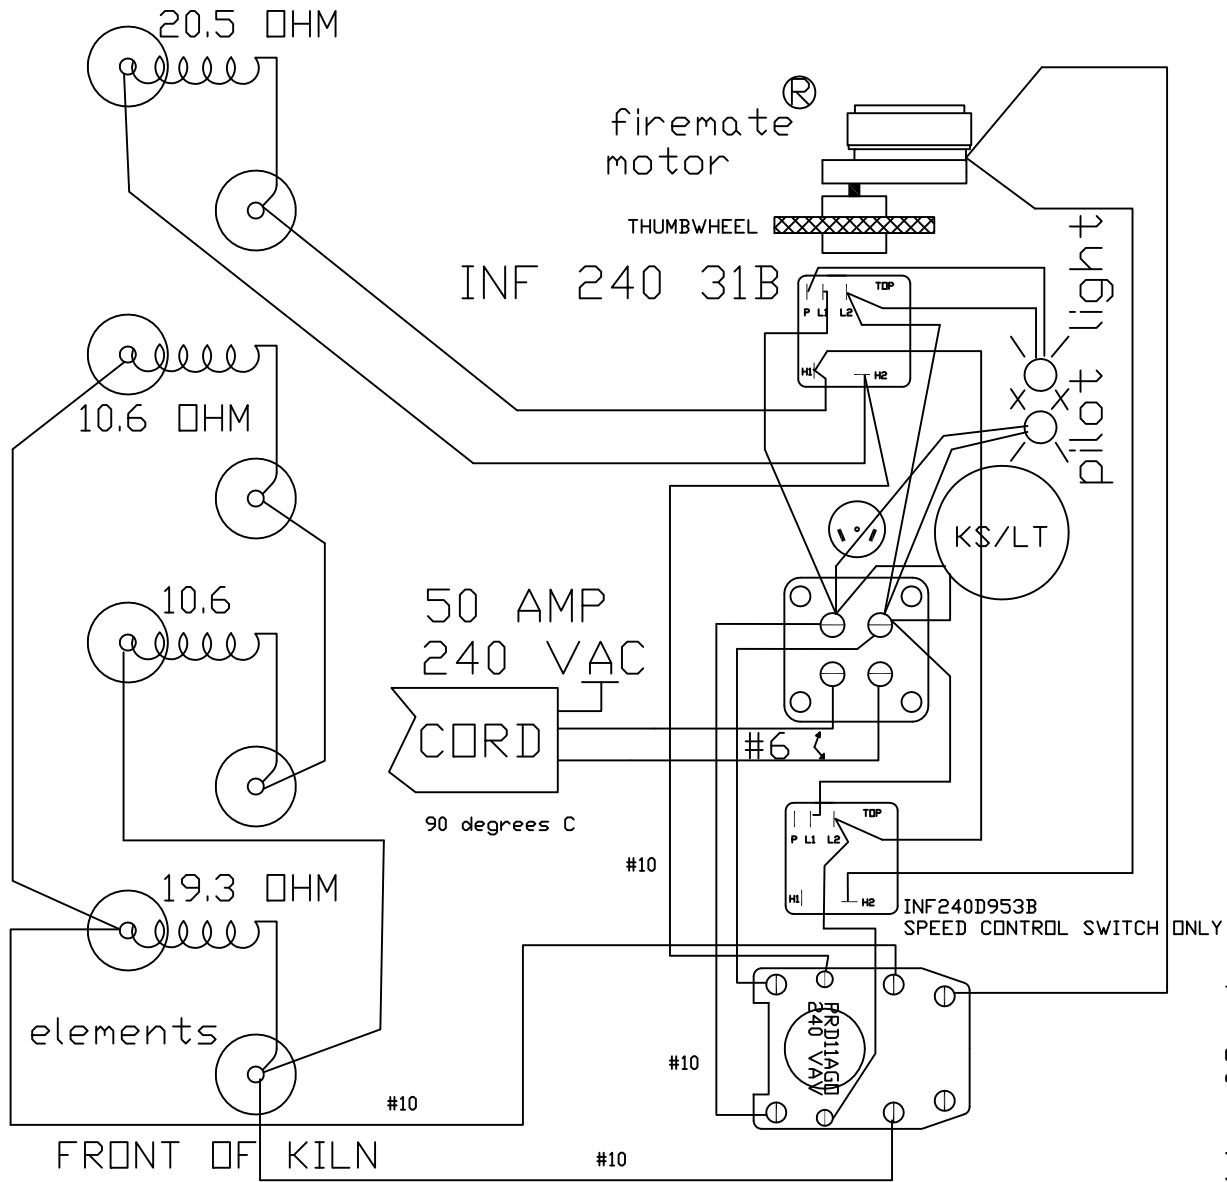

INF 240 D 953B
 PALLADIUM SPEED CONTROL SWITCH

use #14 sf2 wire EXCEPT AS OTHERWISE NOTED.

REV. 4-87

FX2418 240VAC 36 AMPS

FX2418.DWG