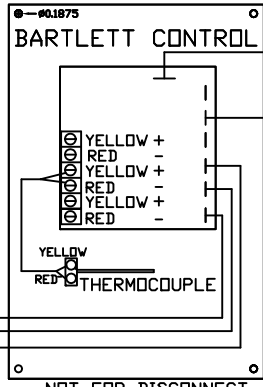

FUSER 2814 208V.DWG

208 VAC 36 AMPS

GROUND TO CASE
 OPTIONAL WIRE DIRECT
 FOR CSA OR UL
 L1
 2
 GND
 GROUND TO CASE
 CORD
 105 DEG C
 AWG 6
 PLUG TYPE 6-50P

FRONT OF KILN
 elements