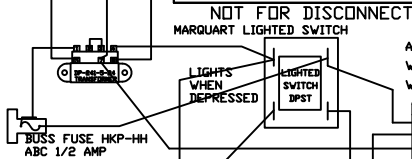

FUSER 2814 208V.DWG

208 VAC 36 AMPS

GROUND TO CASE
 OPTIONAL WIRE DIRECT
 FOR CSA OR UL
 L1
 2
 GND
 GROUND TO CASE
 CORD
 105 DEG C
 AWG 6
 PLUG TYPE 6-50P

FRONT OF KILN
 elements