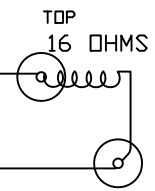

FUSER 2814 208V.DWG

208 VAC 36 AMPS

GROUND TO CASE
 OPTIONAL WIRE DIRECT
 FOR CSA OR UL
 L1
 2
 GND
 GROUND TO CASE
 CORD
 105 DEG C
 AWG 6
 PLUG TYPE 6-50P

FRONT OF KILN
 elements