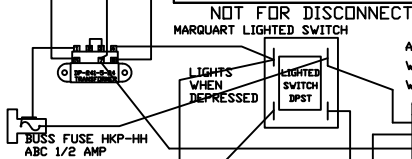

FUSER 2814 208V.DWG

208 VAC 36 AMPS

GROUND TO CASE
OPTIONAL WIRE DIRECT
FOR CSA OR UL

GROUND TO CASE
CORD
105 DEG C
AWG 6
PLUG TYPE 6-50P

FRONT OF KILN
elements