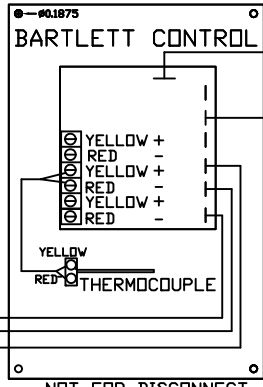

FUSER 2814 208V.DWG

208 VAC 36 AMPS

GROUND TO CASE
OPTIONAL WIRE DIRECT
FOR CSA OR UL

GROUND TO CASE
CORD
105 DEG C
AWG 6
PLUG TYPE 6-50P

FRONT OF KILN
elements