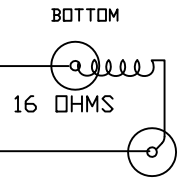

FUSER 2814 208V.DWG

208 VAC 36 AMPS

GROUND TO CASE
OPTIONAL WIRE DIRECT
FOR CSA OR UL

GROUND TO CASE
CORD
105 DEG C
AWG 6
PLUG TYPE 6-50P

FRONT OF KILN
elements