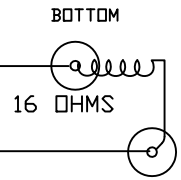

FUSER 2814 208V.DWG

208 VAC 36 AMPS

GROUND TO CASE
 OPTIONAL WIRE DIRECT
 FOR CSA OR UL
 L1
 2
 GND
 GROUND TO CASE
 CORD
 105 DEG C
 AWG 6
 PLUG TYPE 6-50P

FRONT OF KILN
 elements