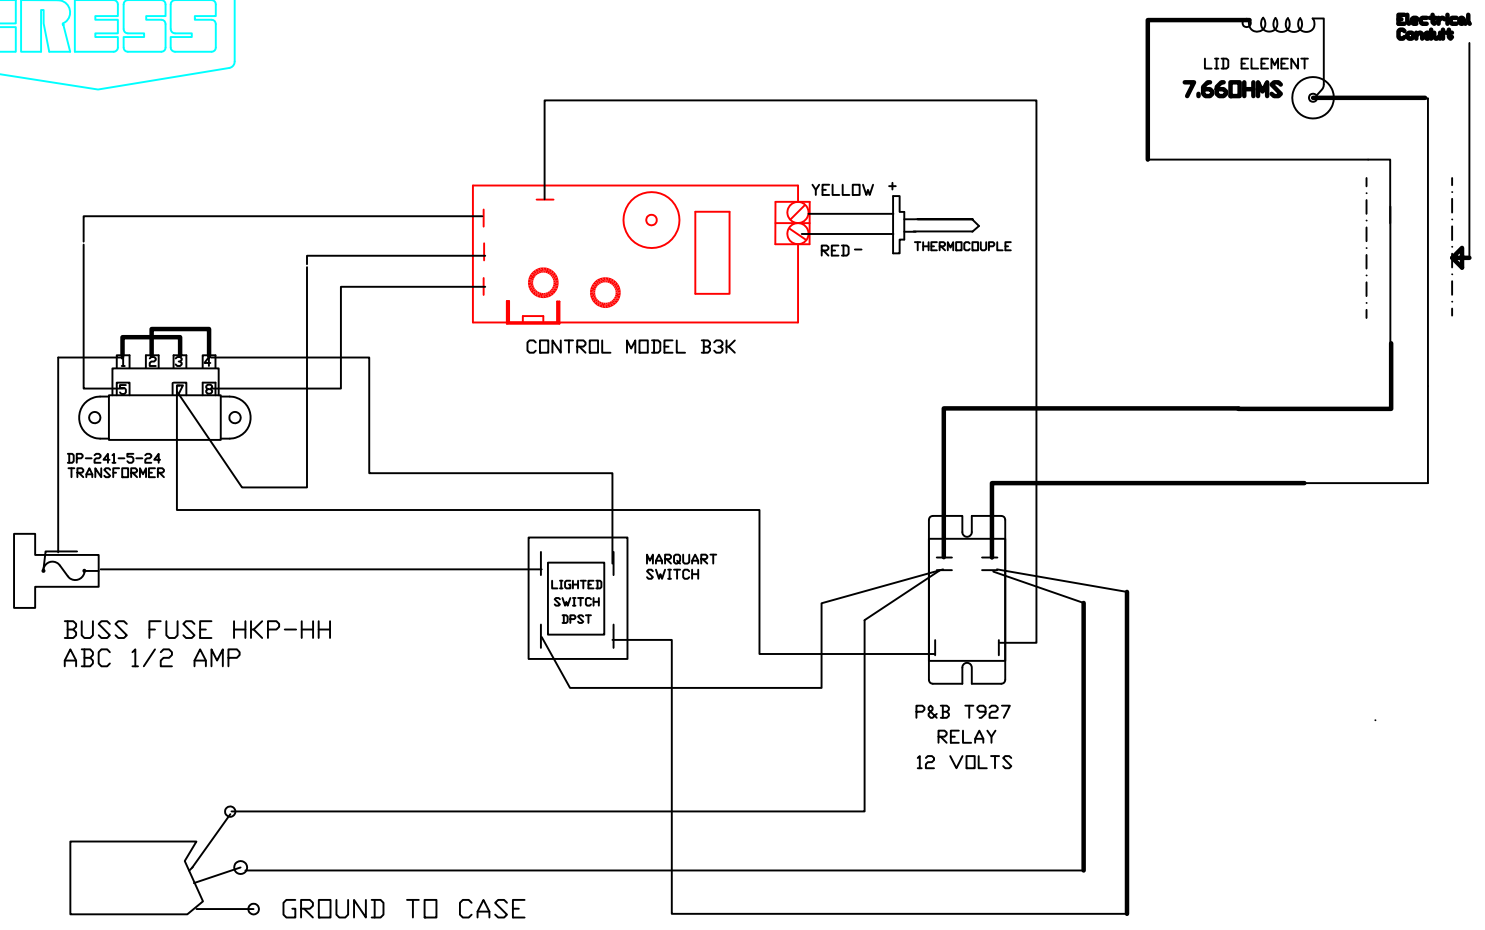

FUSER 75E

115 VAC 20 AMP POWER CORD
105 DEG C CORD