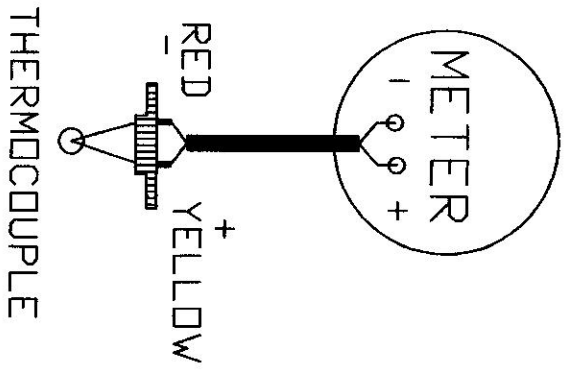

FUSER 87 115 VAC 18 AMPS 60 HZ
4/15/02

115 VAC 20 AMP POWER CORD
105 DEG C CORD

FUSER 87dwg