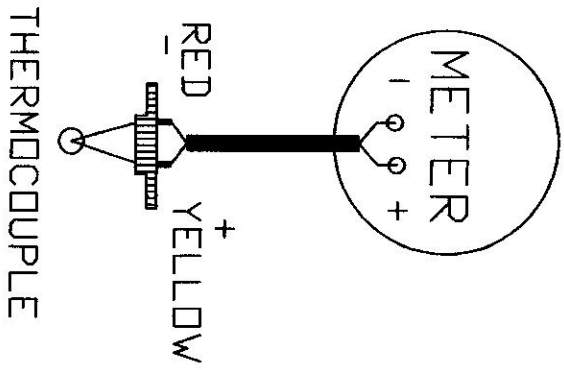

FUSER 87 115 VAC 18 AMPS 60 HZ  
4/15/02

115 VAC 20 AMP POWER CORD  
105 DEG C CORD

FUSER 87/4Wg