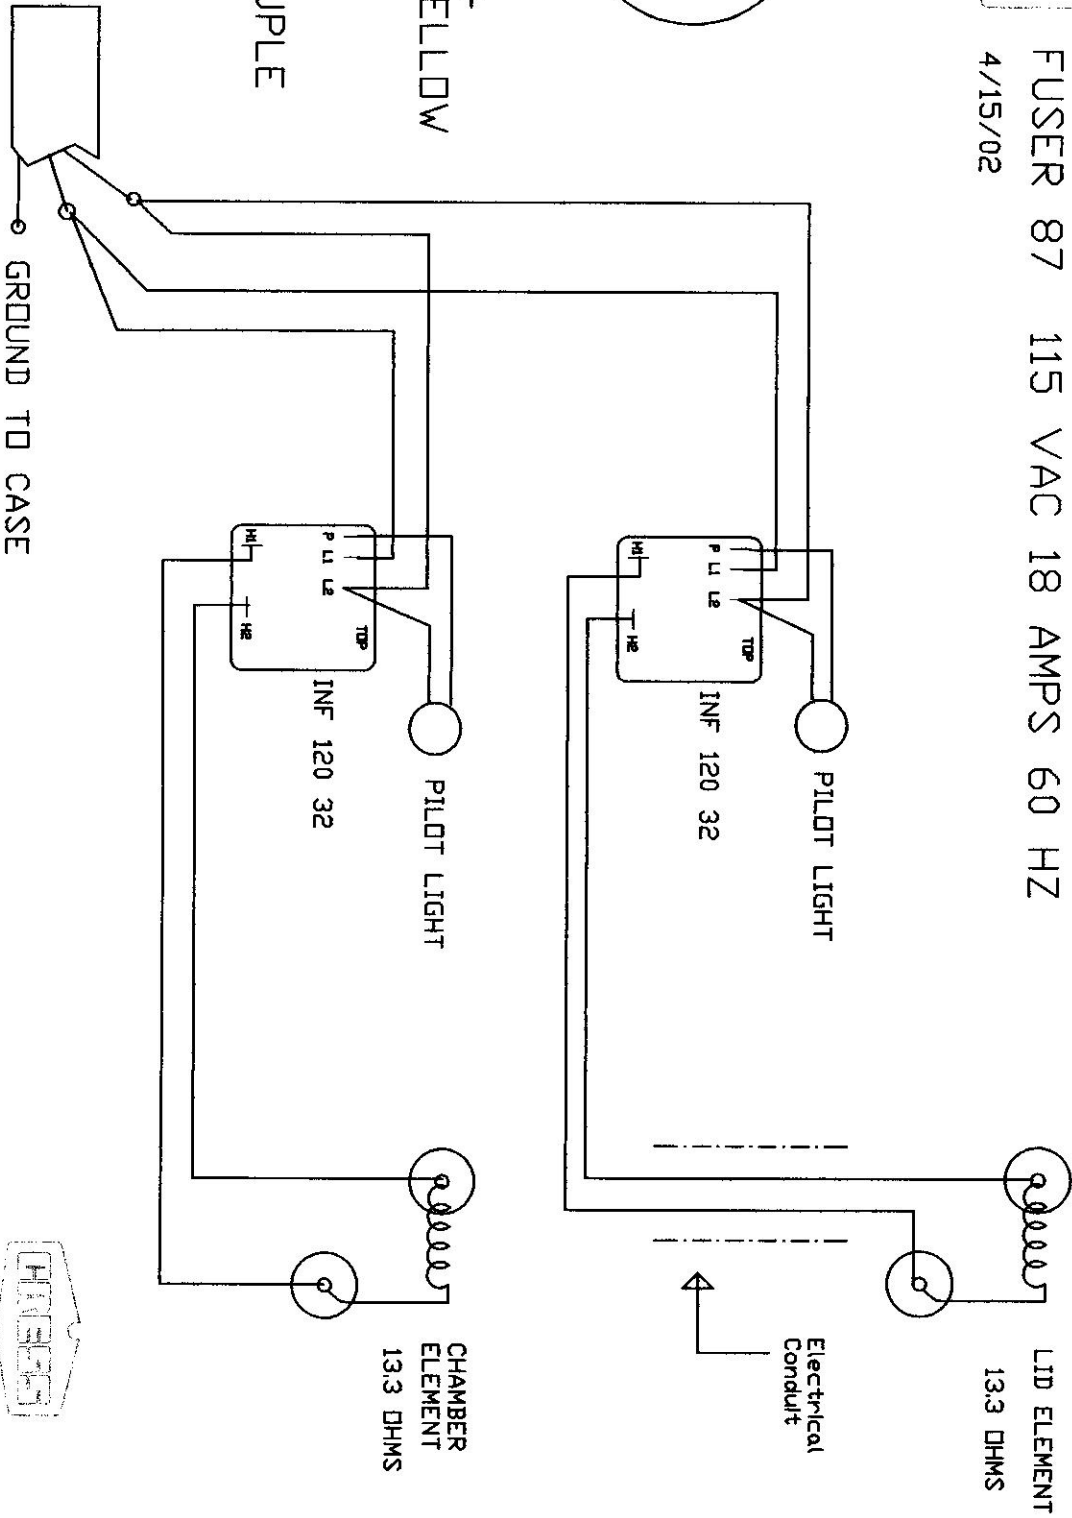

FUSER 87 115 VAC 18 AMPS 60 HZ  
4/15/02

115 VAC 20 AMP POWER CORD  
105 DEG C CORD

FUSER 87/4Wg