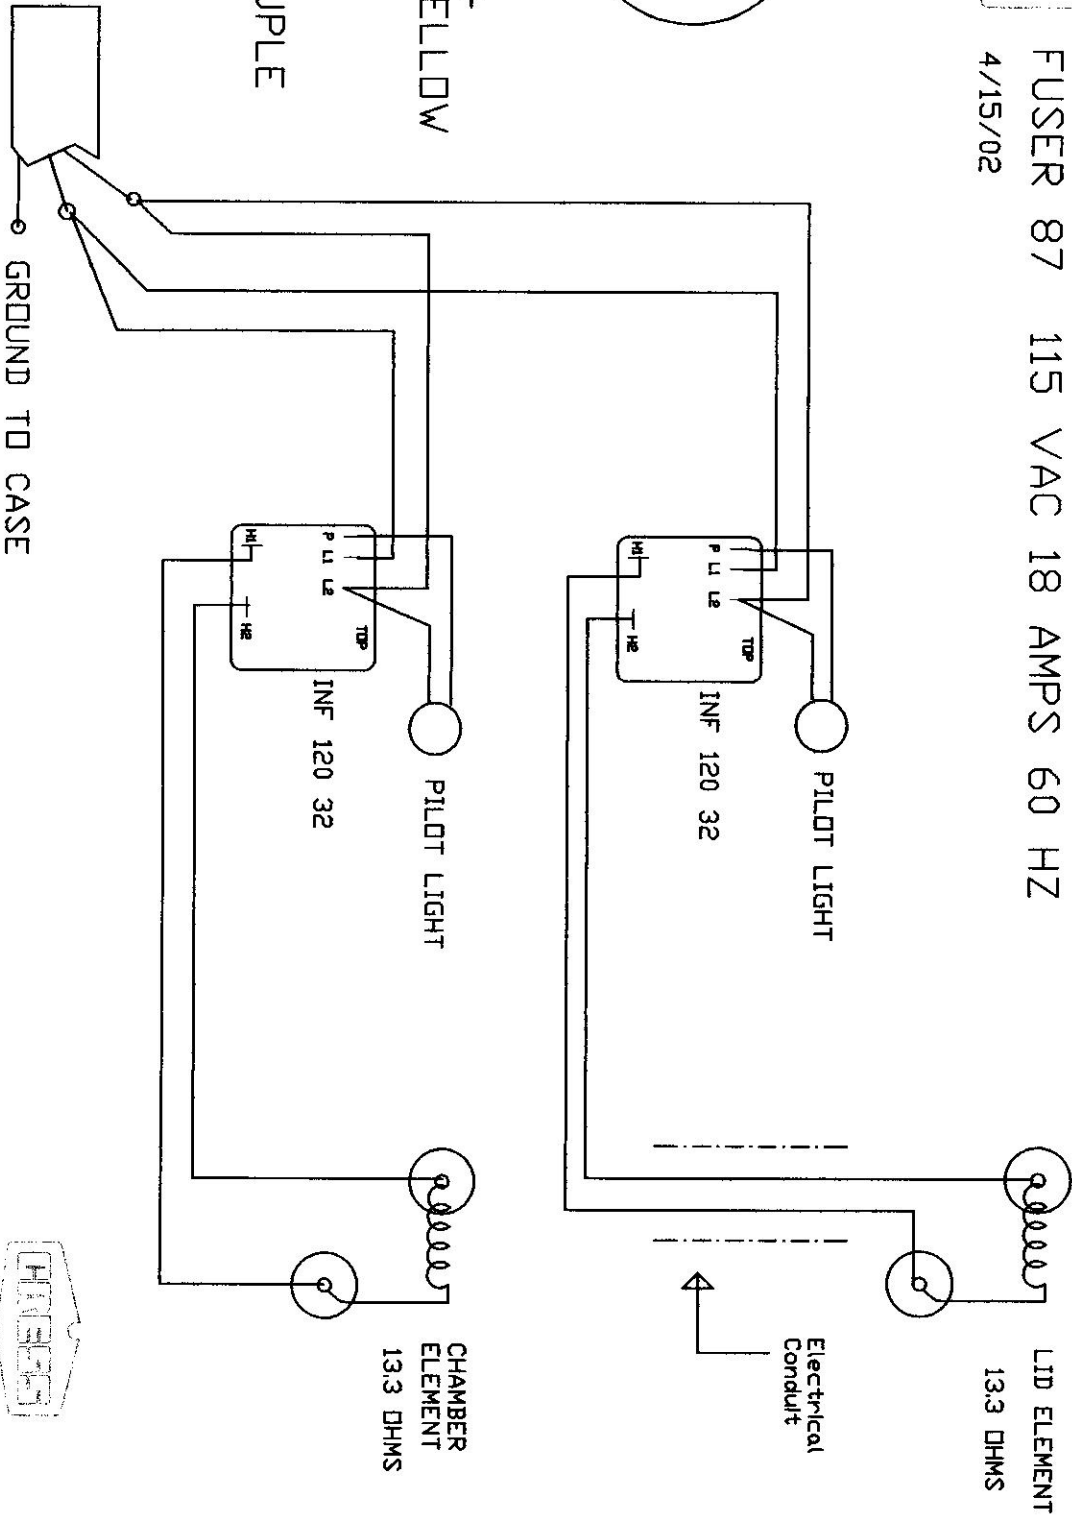

FUSER 87 115 VAC 18 AMPS 60 HZ
4/15/02

115 VAC 20 AMP POWER CORD
105 DEG C CORD

FUSER 87dwg