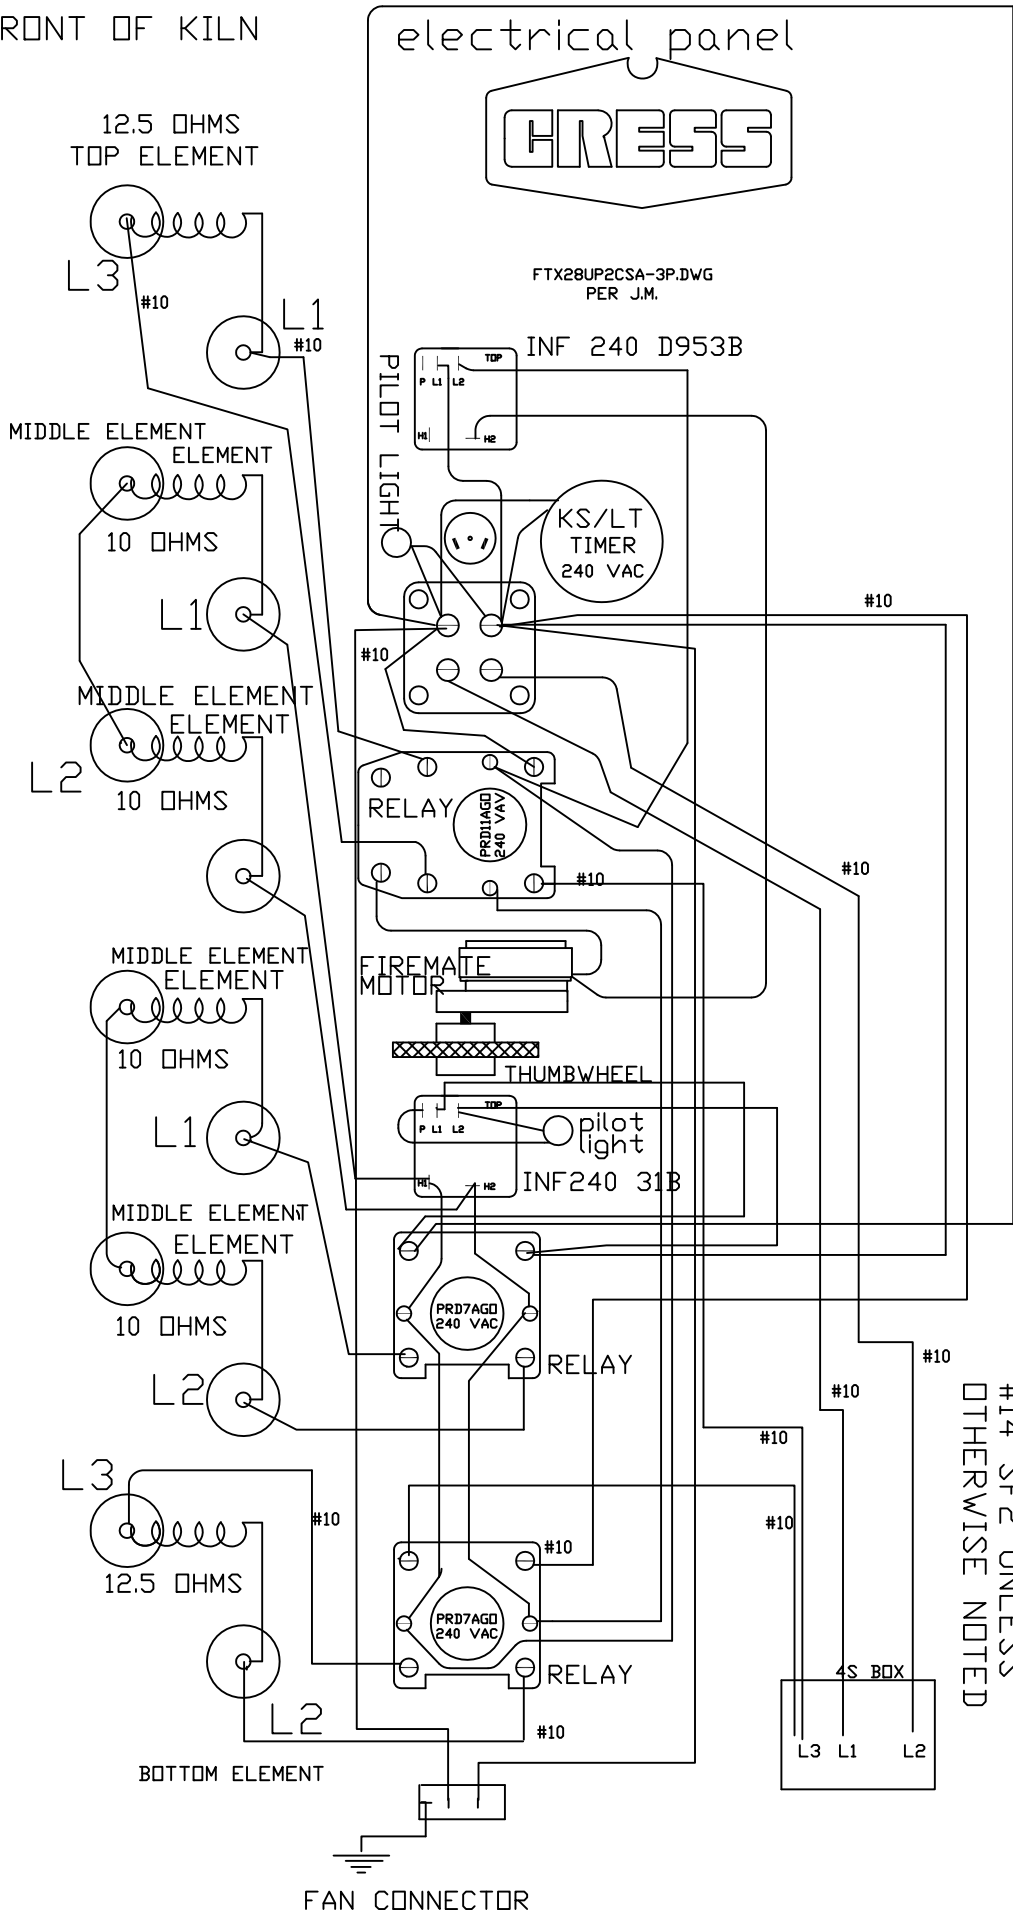

# FTX28UP 208 VAC 3PH

## FRONT OF KILN

CONE 10 DR 2400 F.

NOTE: ALL WIRE IS #14 SF2 UNLESS OTHERWISE NOTED

FAN CONNECTOR