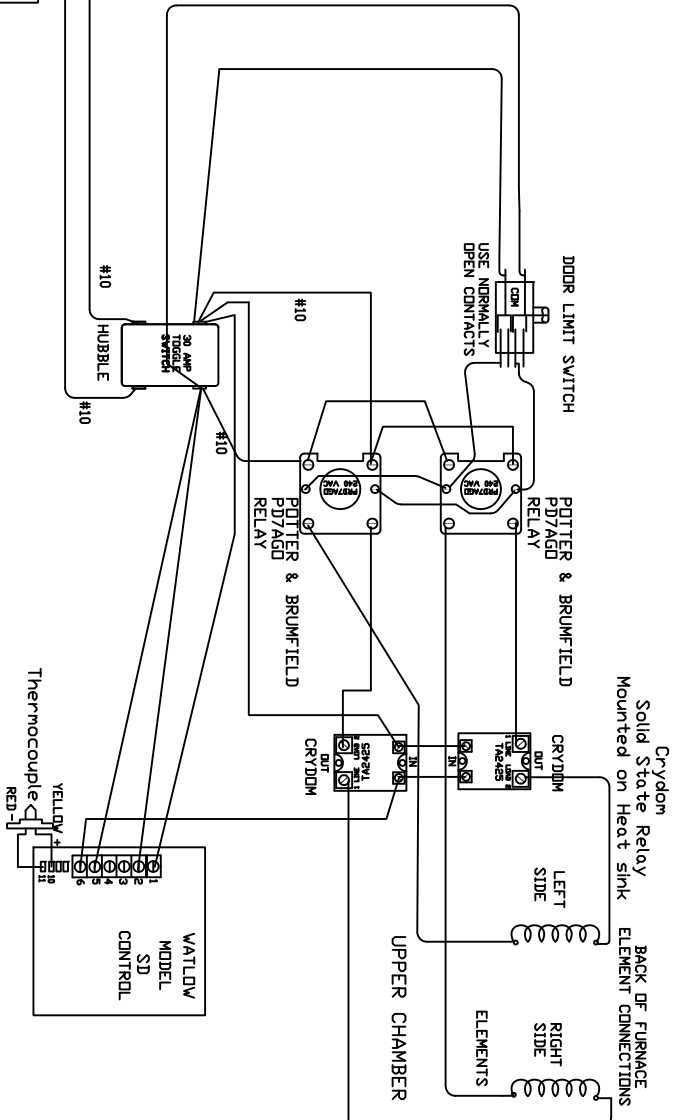

**HERBES**

C-2121/SD

240-Volt, Single-Phase, 45-Amps

C2121-SD-230-1ph.dwg    10-2005

WIRE IS #14 GAGE SF2 UNLESS OTHERWISE SPECIFIED.  
T.C. = TYPE "K" THERMOCOUPLE  
G = GROUND