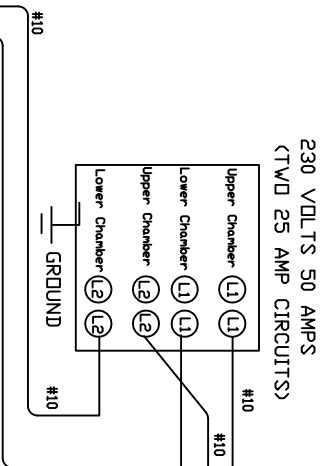

**HERBES**

C-2121/SD

240-Volt, Single-Phase, 45-Amps

C2121-SD-230-1ph.dwg    10-2005

WIRE IS #14 GAGE SF2 UNLESS OTHERWISE SPECIFIED.  
T.C. = TYPE "K" THERMOCOUPLE  
G = GROUND