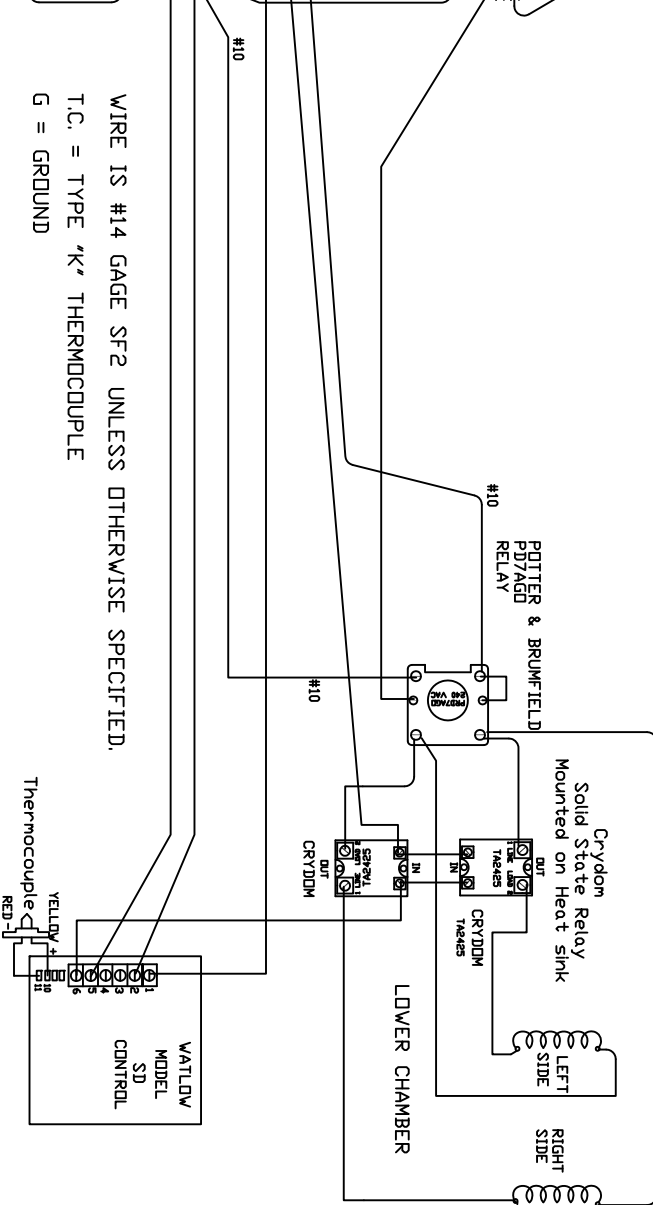

**HERBES**

C-2121/SD

240-Volt, Single-Phase, 45-Amps

C2121-SD-230-1ph.dwg    10-2005

WIRE IS #14 GAGE SF2 UNLESS OTHERWISE SPECIFIED.  
T.C. = TYPE "K" THERMOCOUPLE  
G = GROUND