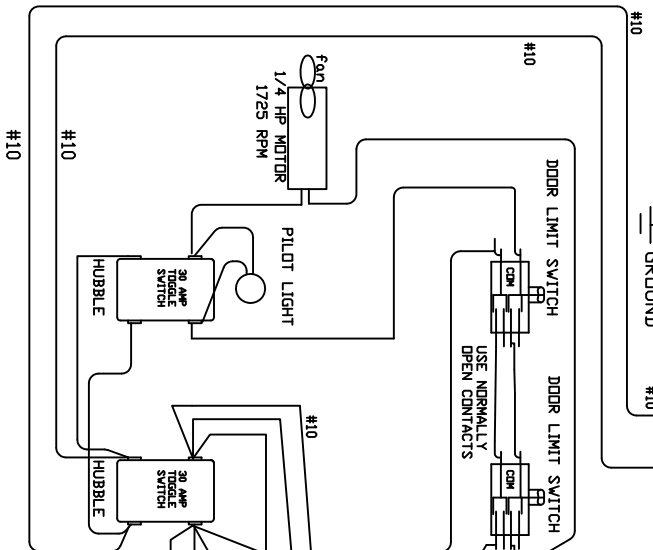

**HERBES**

C-2121/SD

240-Volt, Single-Phase, 45-Amps

C2121-SD-230-1ph.dwg    10-2005

WIRE IS #14 GAGE SF2 UNLESS OTHERWISE SPECIFIED.  
T.C. = TYPE "K" THERMOCOUPLE  
G = GROUND