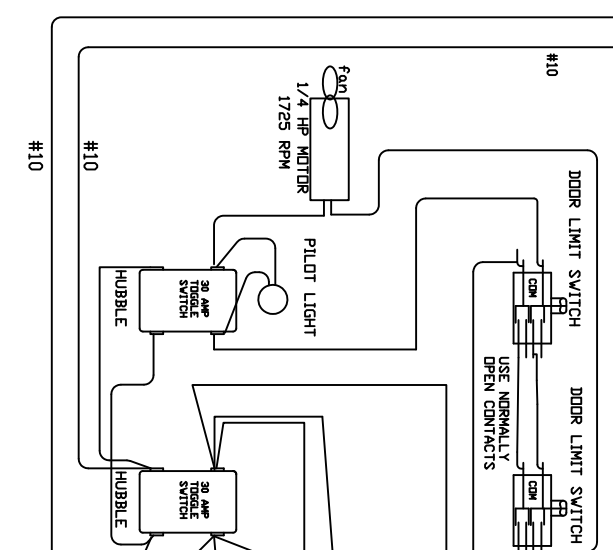

HERBES

C2121/935 HLC
 230 VOLTS 45 AMPS
 208 VOLTS 47 AMPS
 SINGLE PHASE

C2121-935-HLC
 (LV)230-1ph.dwg 11/04

WIRE IS #14 GAGE SF2 UNLESS OTHERWISE SPECIFIED.
 T.C. = TYPE 'K' THERMOCOUPLE
 G = GROUND