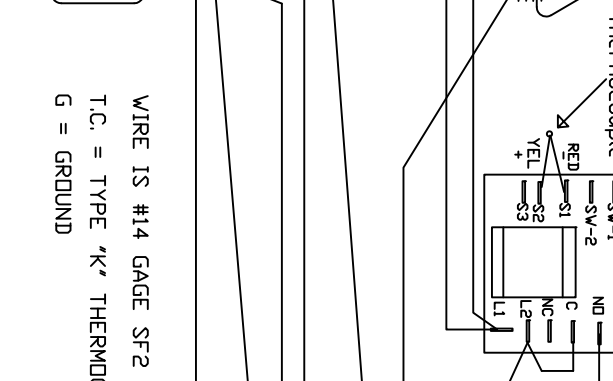

HERBES

C2121/935 HLC
 230 VOLTS 45 AMPS
 208 VOLTS 47 AMPS
 SINGLE PHASE

C2121-935-HLC
 (LV)230-1ph.dwg 11/04

WIRE IS #14 GAGE SF2 UNLESS OTHERWISE SPECIFIED.
 T.C. = TYPE 'K' THERMOCOUPLE
 G = GROUND