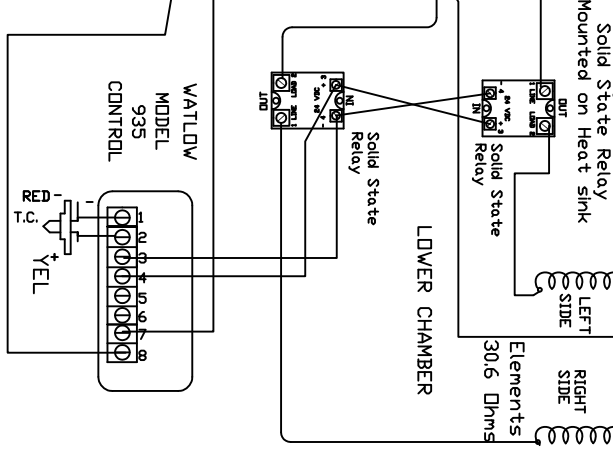

HERBES

C2121/935 HLC
 230 VOLTS 45 AMPS
 208 VOLTS 47 AMPS
 SINGLE PHASE

C2121-935-HLC
 (LV)230-1ph.dwg 11/04

WIRE IS #14 GAGE SF2 UNLESS OTHERWISE SPECIFIED.
 T.C. = TYPE 'K' THERMOCOUPLE
 G = GROUND