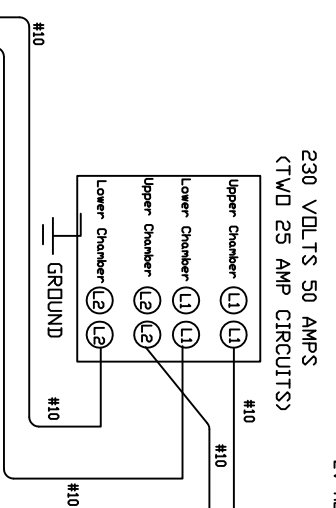

HERBES

C2121/935 HLC
 230 VOLTS 45 AMPS
 208 VOLTS 47 AMPS
 SINGLE PHASE

C2121-935-HLC
 (LV)230-1ph.dwg 11/04

WIRE IS #14 GAGE SF2 UNLESS OTHERWISE SPECIFIED.
 T.C. = TYPE 'K' THERMOCOUPLE
 G = GROUND