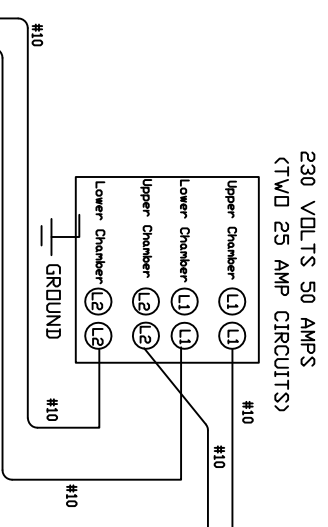

**CHRISSES**

C-2121/SD HLCU

240-Volt, Single-Phase, 45-Amps

C2121-SD-HLCU-230-1PHdWg 10-2005

WIRE IS #14 GAGE SF2 UNLESS OTHERWISE SPECIFIED.  
T.C. = TYPE "K" THERMOCOUPLE  
G = GROUND