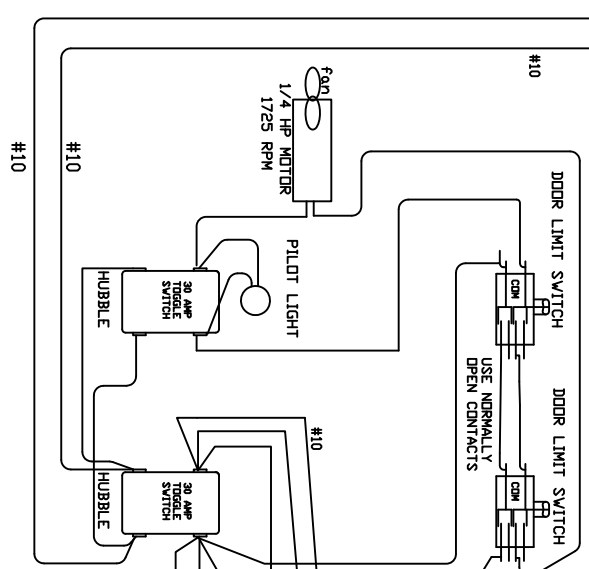

**CHRISSES**

C-2121/SD HLCU

240-Volt, Single-Phase, 45-Amps

C2121-SD-HLCU-230-1PHdWg 10-2005

WIRE IS #14 GAGE SF2 UNLESS OTHERWISE SPECIFIED.  
T.C. = TYPE "K" THERMOCOUPLE  
G = GROUND