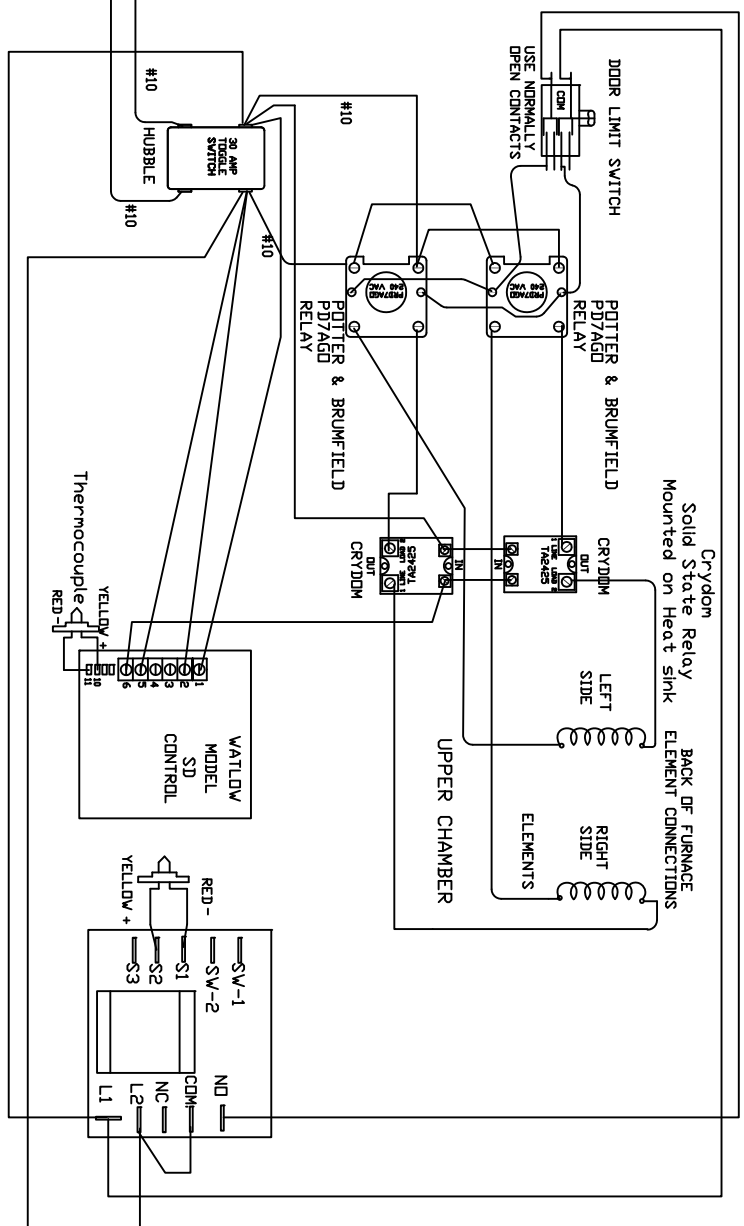

**CHRISSES**

C-2121/SD HLCU

240-Volt, Single-Phase, 45-Amps

C2121-SD-HLCU-230-1PHdWg 10-2005

WIRE IS #14 GAGE SF2 UNLESS OTHERWISE SPECIFIED.  
T.C. = TYPE "K" THERMOCOUPLE  
G = GROUND