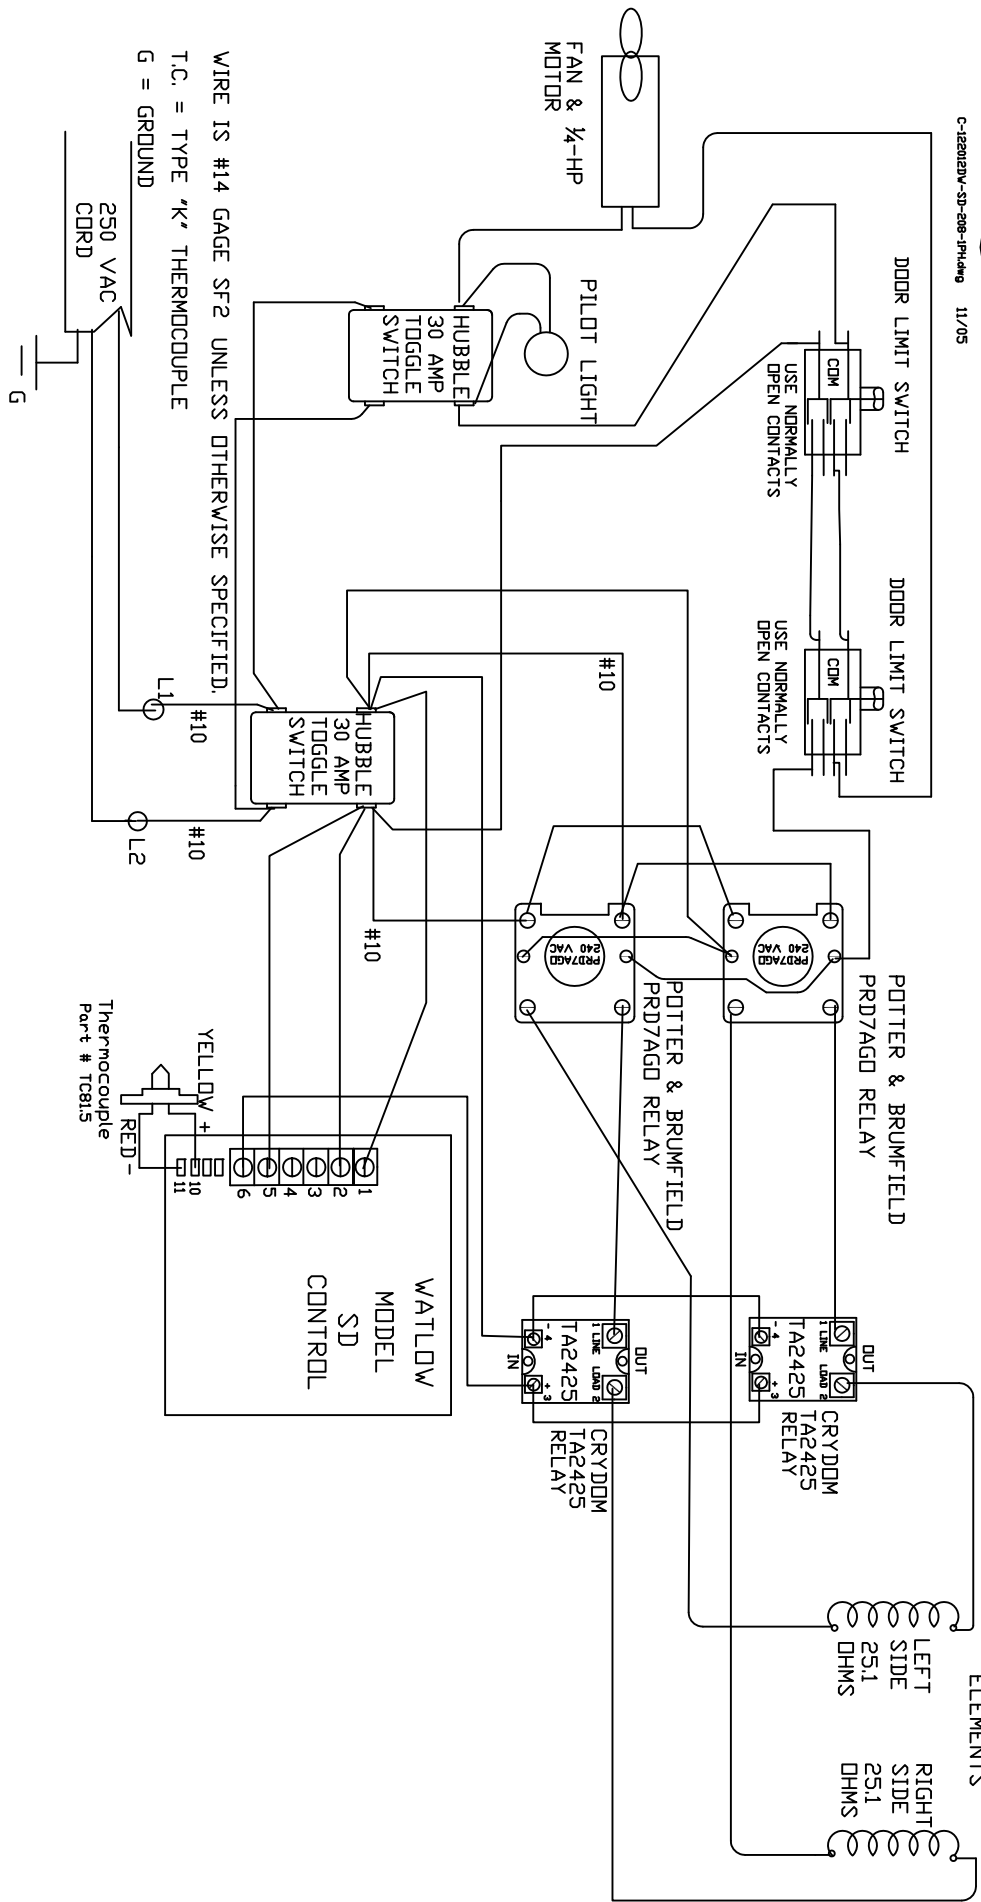

C-122012DW/SD

208-VOLT, SINGLE-PHASE.

C-122012DW-SD-208-1PH4wg 11/05

WIRE IS #14 GAGE SFG UNLESS OTHERWISE SPECIFIED.

T.C. = TYPE "K" THERMOCOUPLE

G = GROUND

250 VAC
CORD

G

Thermocouple
Part # TC815

YELLOW +
RED -

11
10

L1 #10
L2 #10

#10

#10

#10

#10