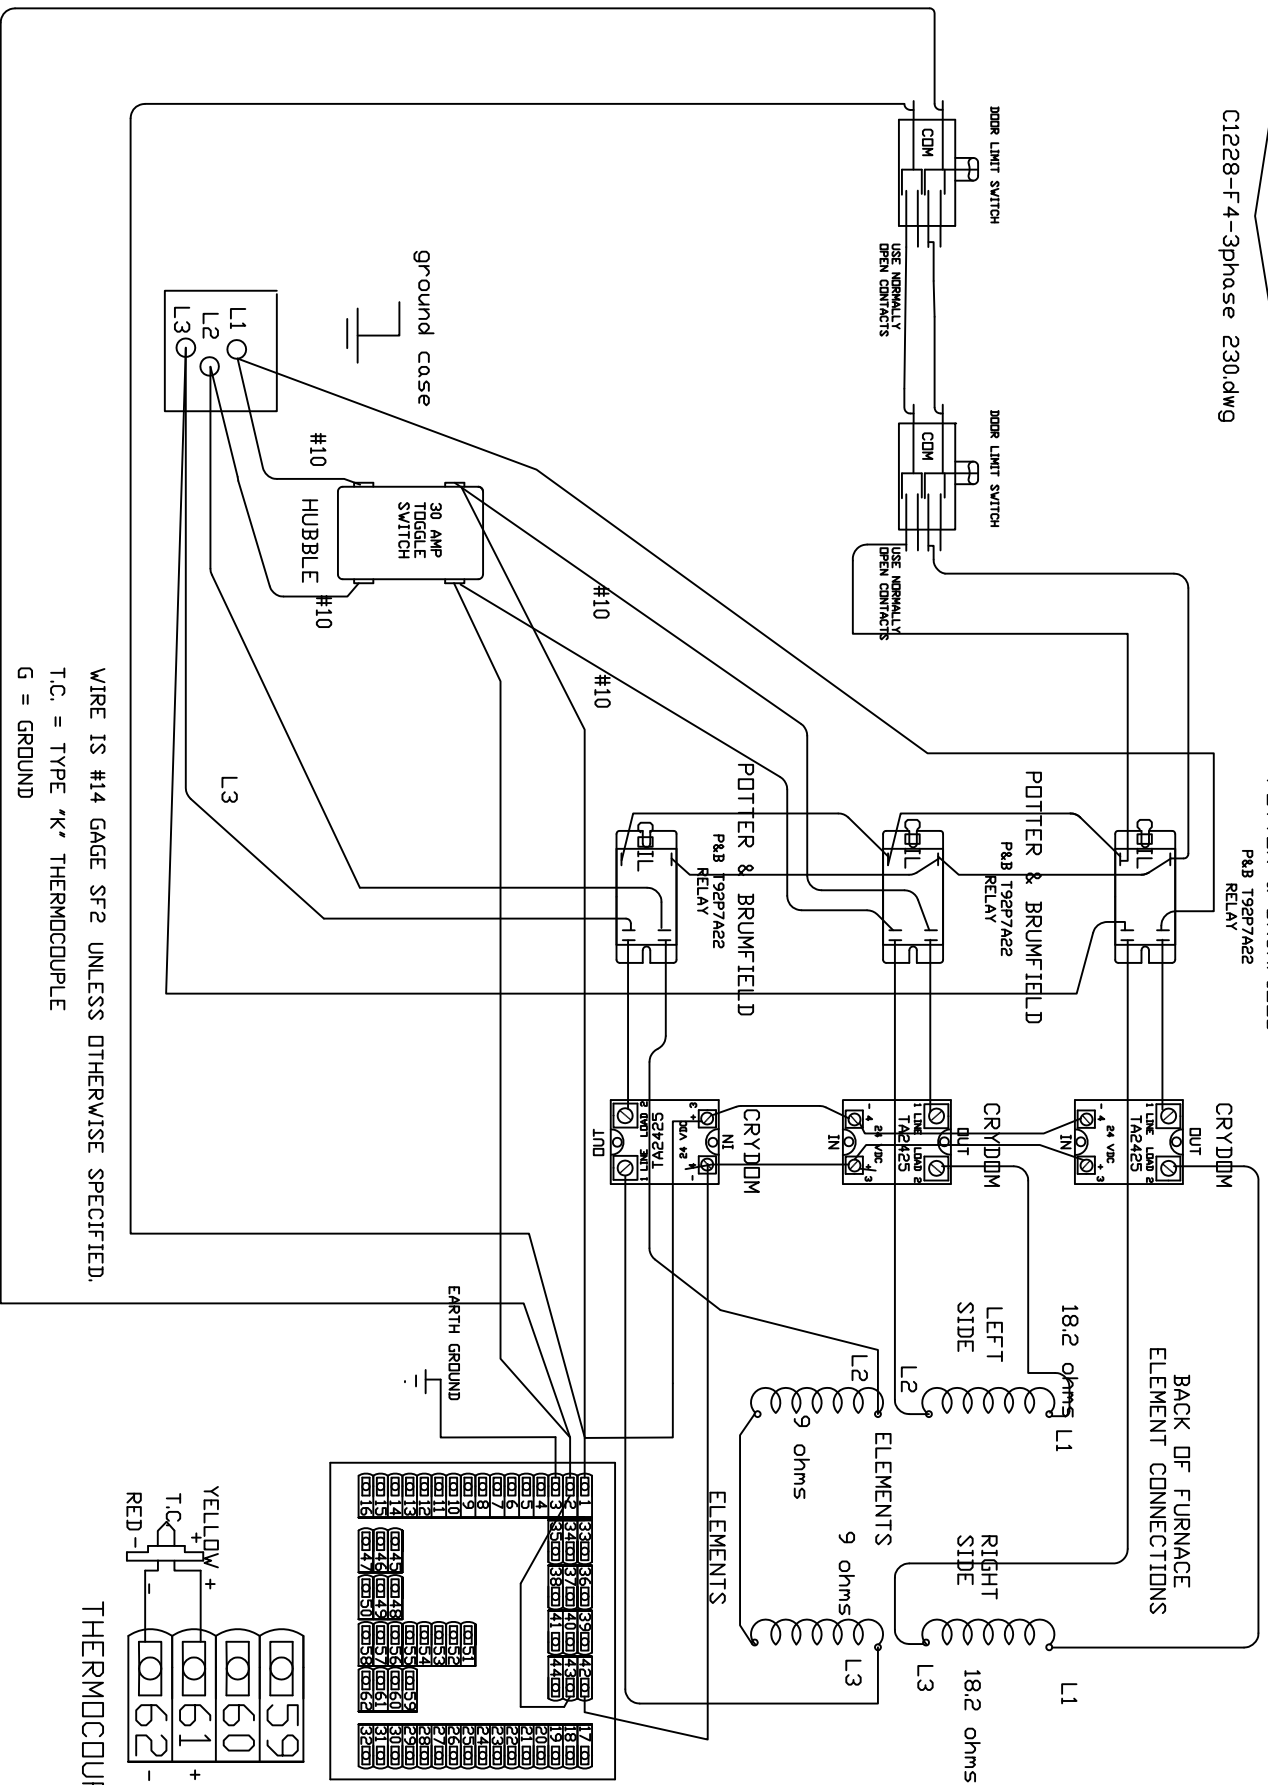

# C1228/F4 230-Volt 3-Phase

24 AMPS

C1228-F4-3phase 230.dwg

POTTER & BRUMFIELD  
P&B T92P7A22  
RELAY

WIRE IS #14 GAGE SF2 UNLESS OTHERWISE SPECIFIED.  
T.C. = TYPE 'K' THERMOCOUPLE  
G = GROUND

THERMOCOUPLE