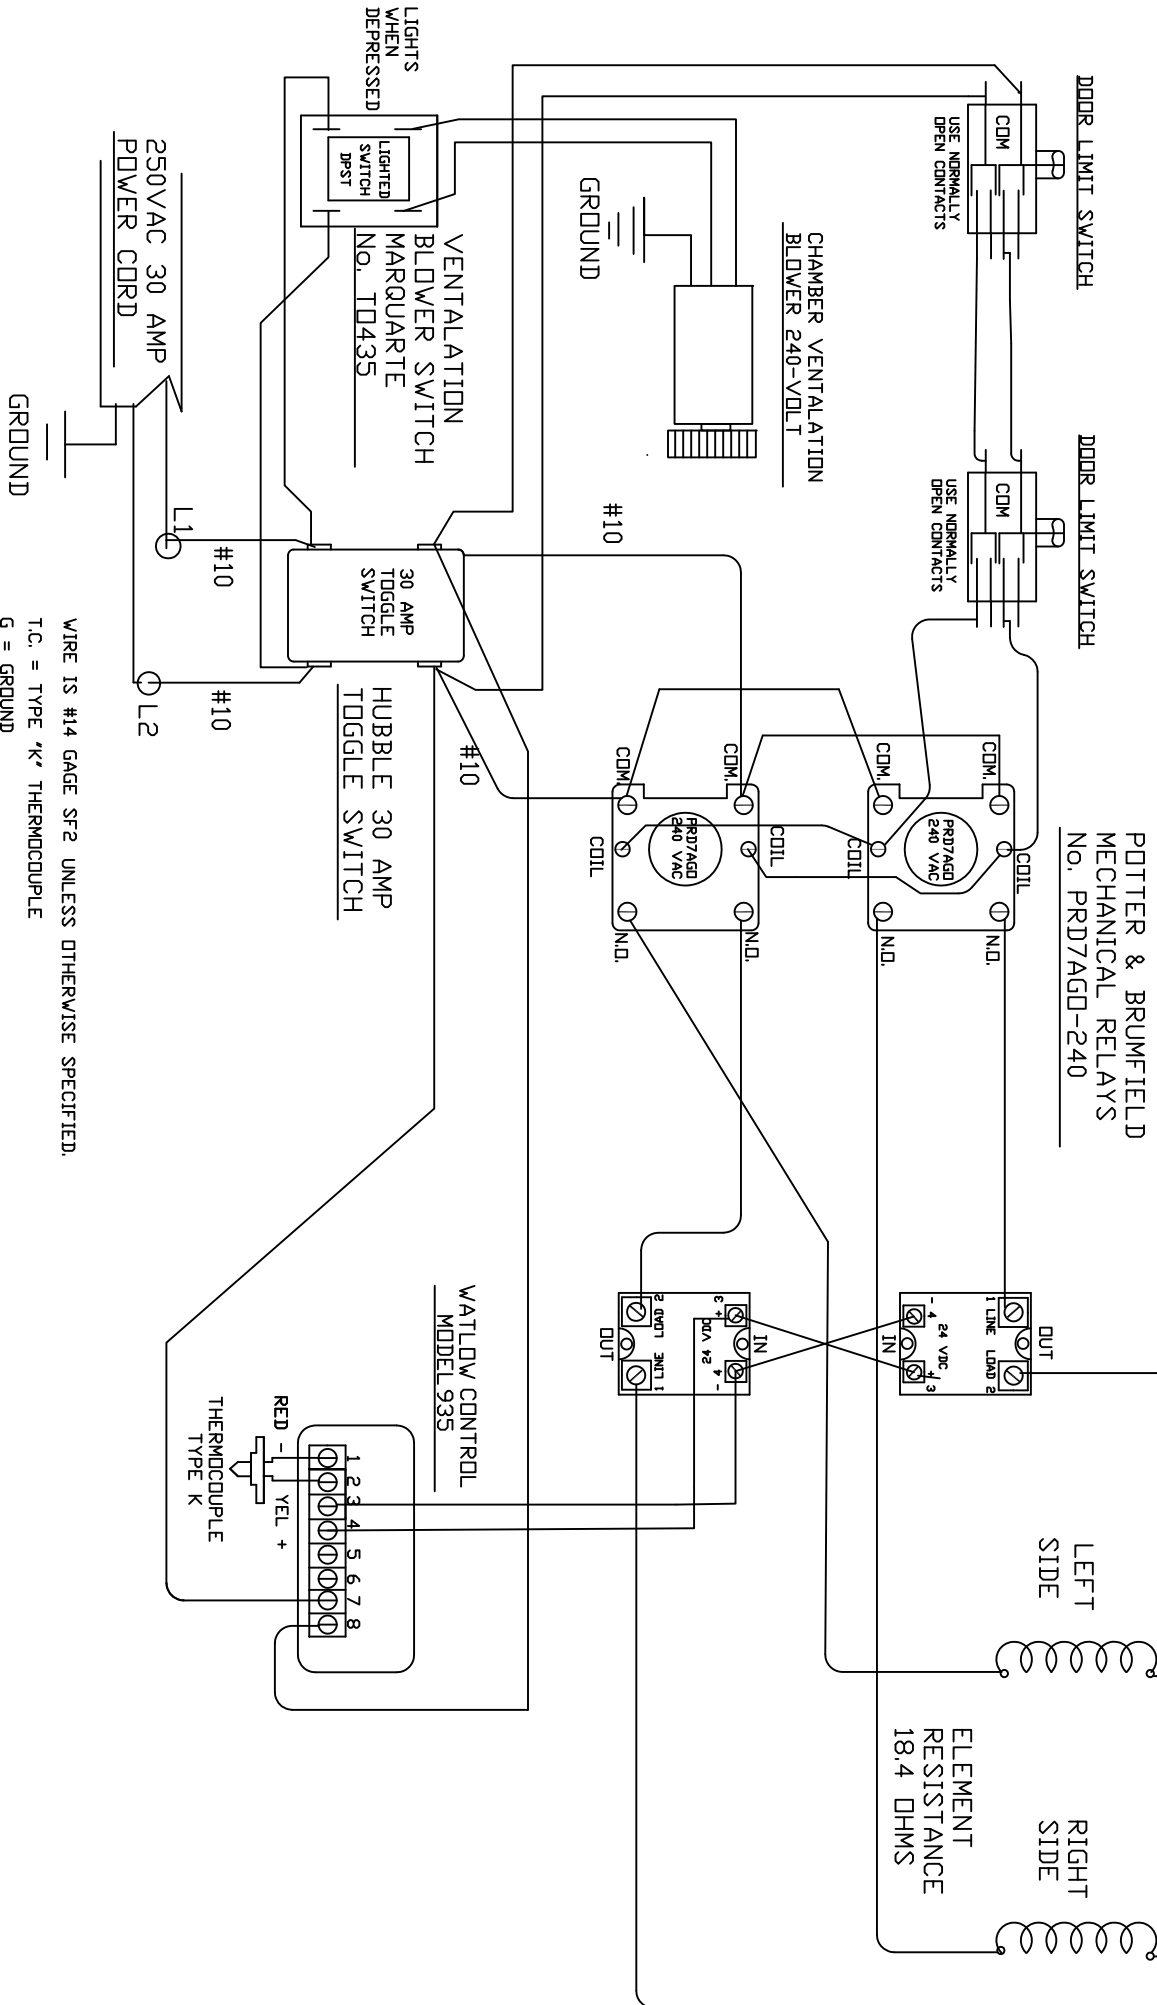

AC12228\935  
 AC1232\935  
 AC122012\935  
 240-VAC, 27-AMPS

POTTER BRUMFIELD  
 SOLID STATE  
 RELAYS  
 No. SSR-240D25

BACK OF FURNACE  
 ELEMENT CONNECTIONS

WIRE IS #14 GAGE SF2 UNLESS OTHERWISE SPECIFIED.  
 T.C. = TYPE 'K' THERMOCOUPLE  
 G = GROUND